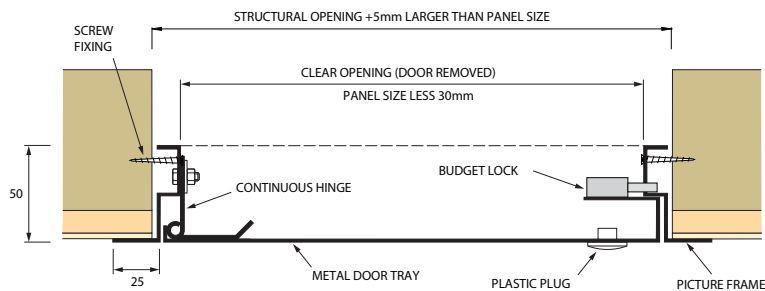

JAK.MD.PF

METAL DOOR PICTURE FRAME

SIZES

JAK.MD.PF access panel is designed for retrofitting into any type of existing ceiling or wall system allowing easy access into the cavity/void.

- ✓ Metal Door and 25mm Wide Picture Frame surround
- ✓ Manufactured from 1.2mm and 1mm Zintec Steel
- ✓ Tee Key Operated Budget Lock
- ✓ Polyester powder coating to white RAL 9010 20% Gloss

DIMENSIONS

Please note that on installation of the access panel, the actual size of the structural opening in the ceiling/wall needs to be 5mm larger than the overall panel size eg The structural opening for 600 x 600 would need to be 605 x 605. Non standard sizes available upon request.

SIZE*	STRUCTURAL OPENING	CLEAR OPENING (With door removed)	WEIGHT (Kg)
300 x 300	305 x 305	276 x 276	3
450 x 450	455 x 455	426 x 426	5
550 x 550	555 x 555	526 x 526	6
600 x 600	605 x 605	576 x 576	7
600 x 900	605 x 905	576 x 876	11
600 x 1200	605 x 1205	576 x 1176	13

*Bespoke sizes available on request

LOCKING OPTIONS

Budget Lock (Standard)

Three Way Lock

Quarter Turn Lock

Key Lock

Tamper-Proof

Touch Catch